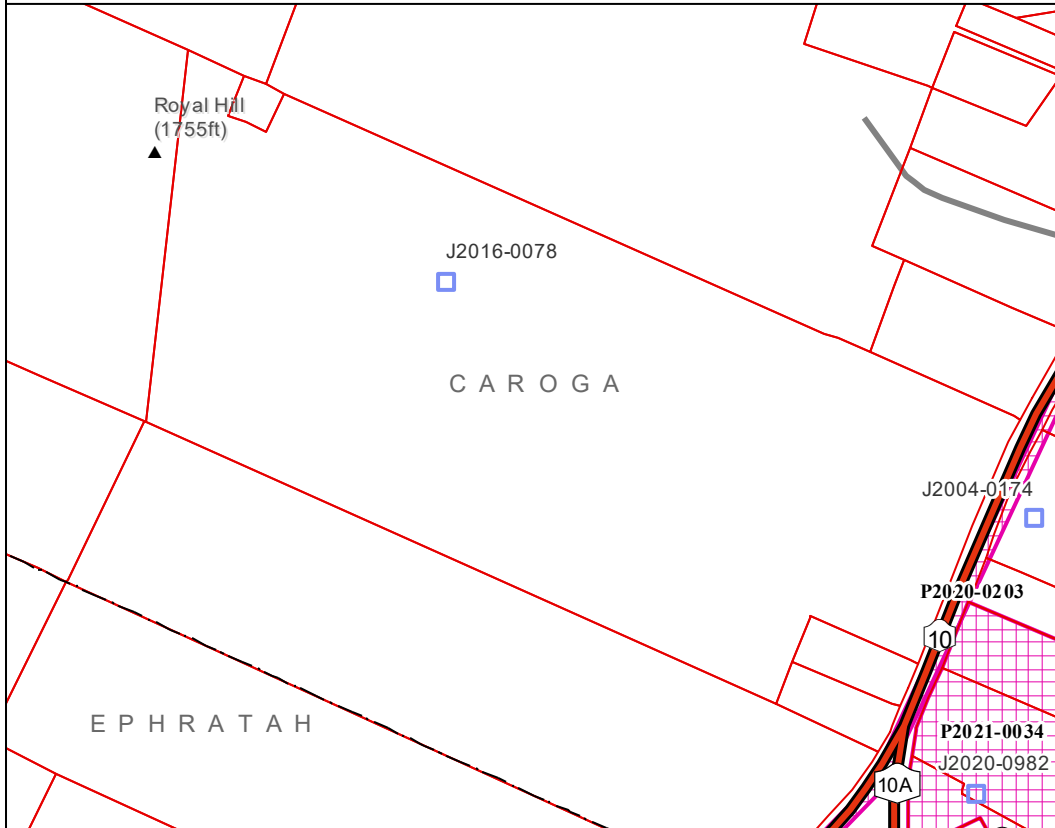

JIF Base Map

1:9,028

Agency Transactions

- Low Intensity
- Rural Use
- Resource Management
- Wild Forest
- Wetland
- CEA RU 150ft St/Fed ROW
- Parcels
- Enforcement Site
- JIF Site
- APA Project Review Site

Lookup System Web Map

NYS Adirondack Park Agency

Date Printed: 10/26/2021

**Adirondack
Park Agency**

This map should not be used for legal jurisdictional determinations. Contact the APA at 518-891-4050