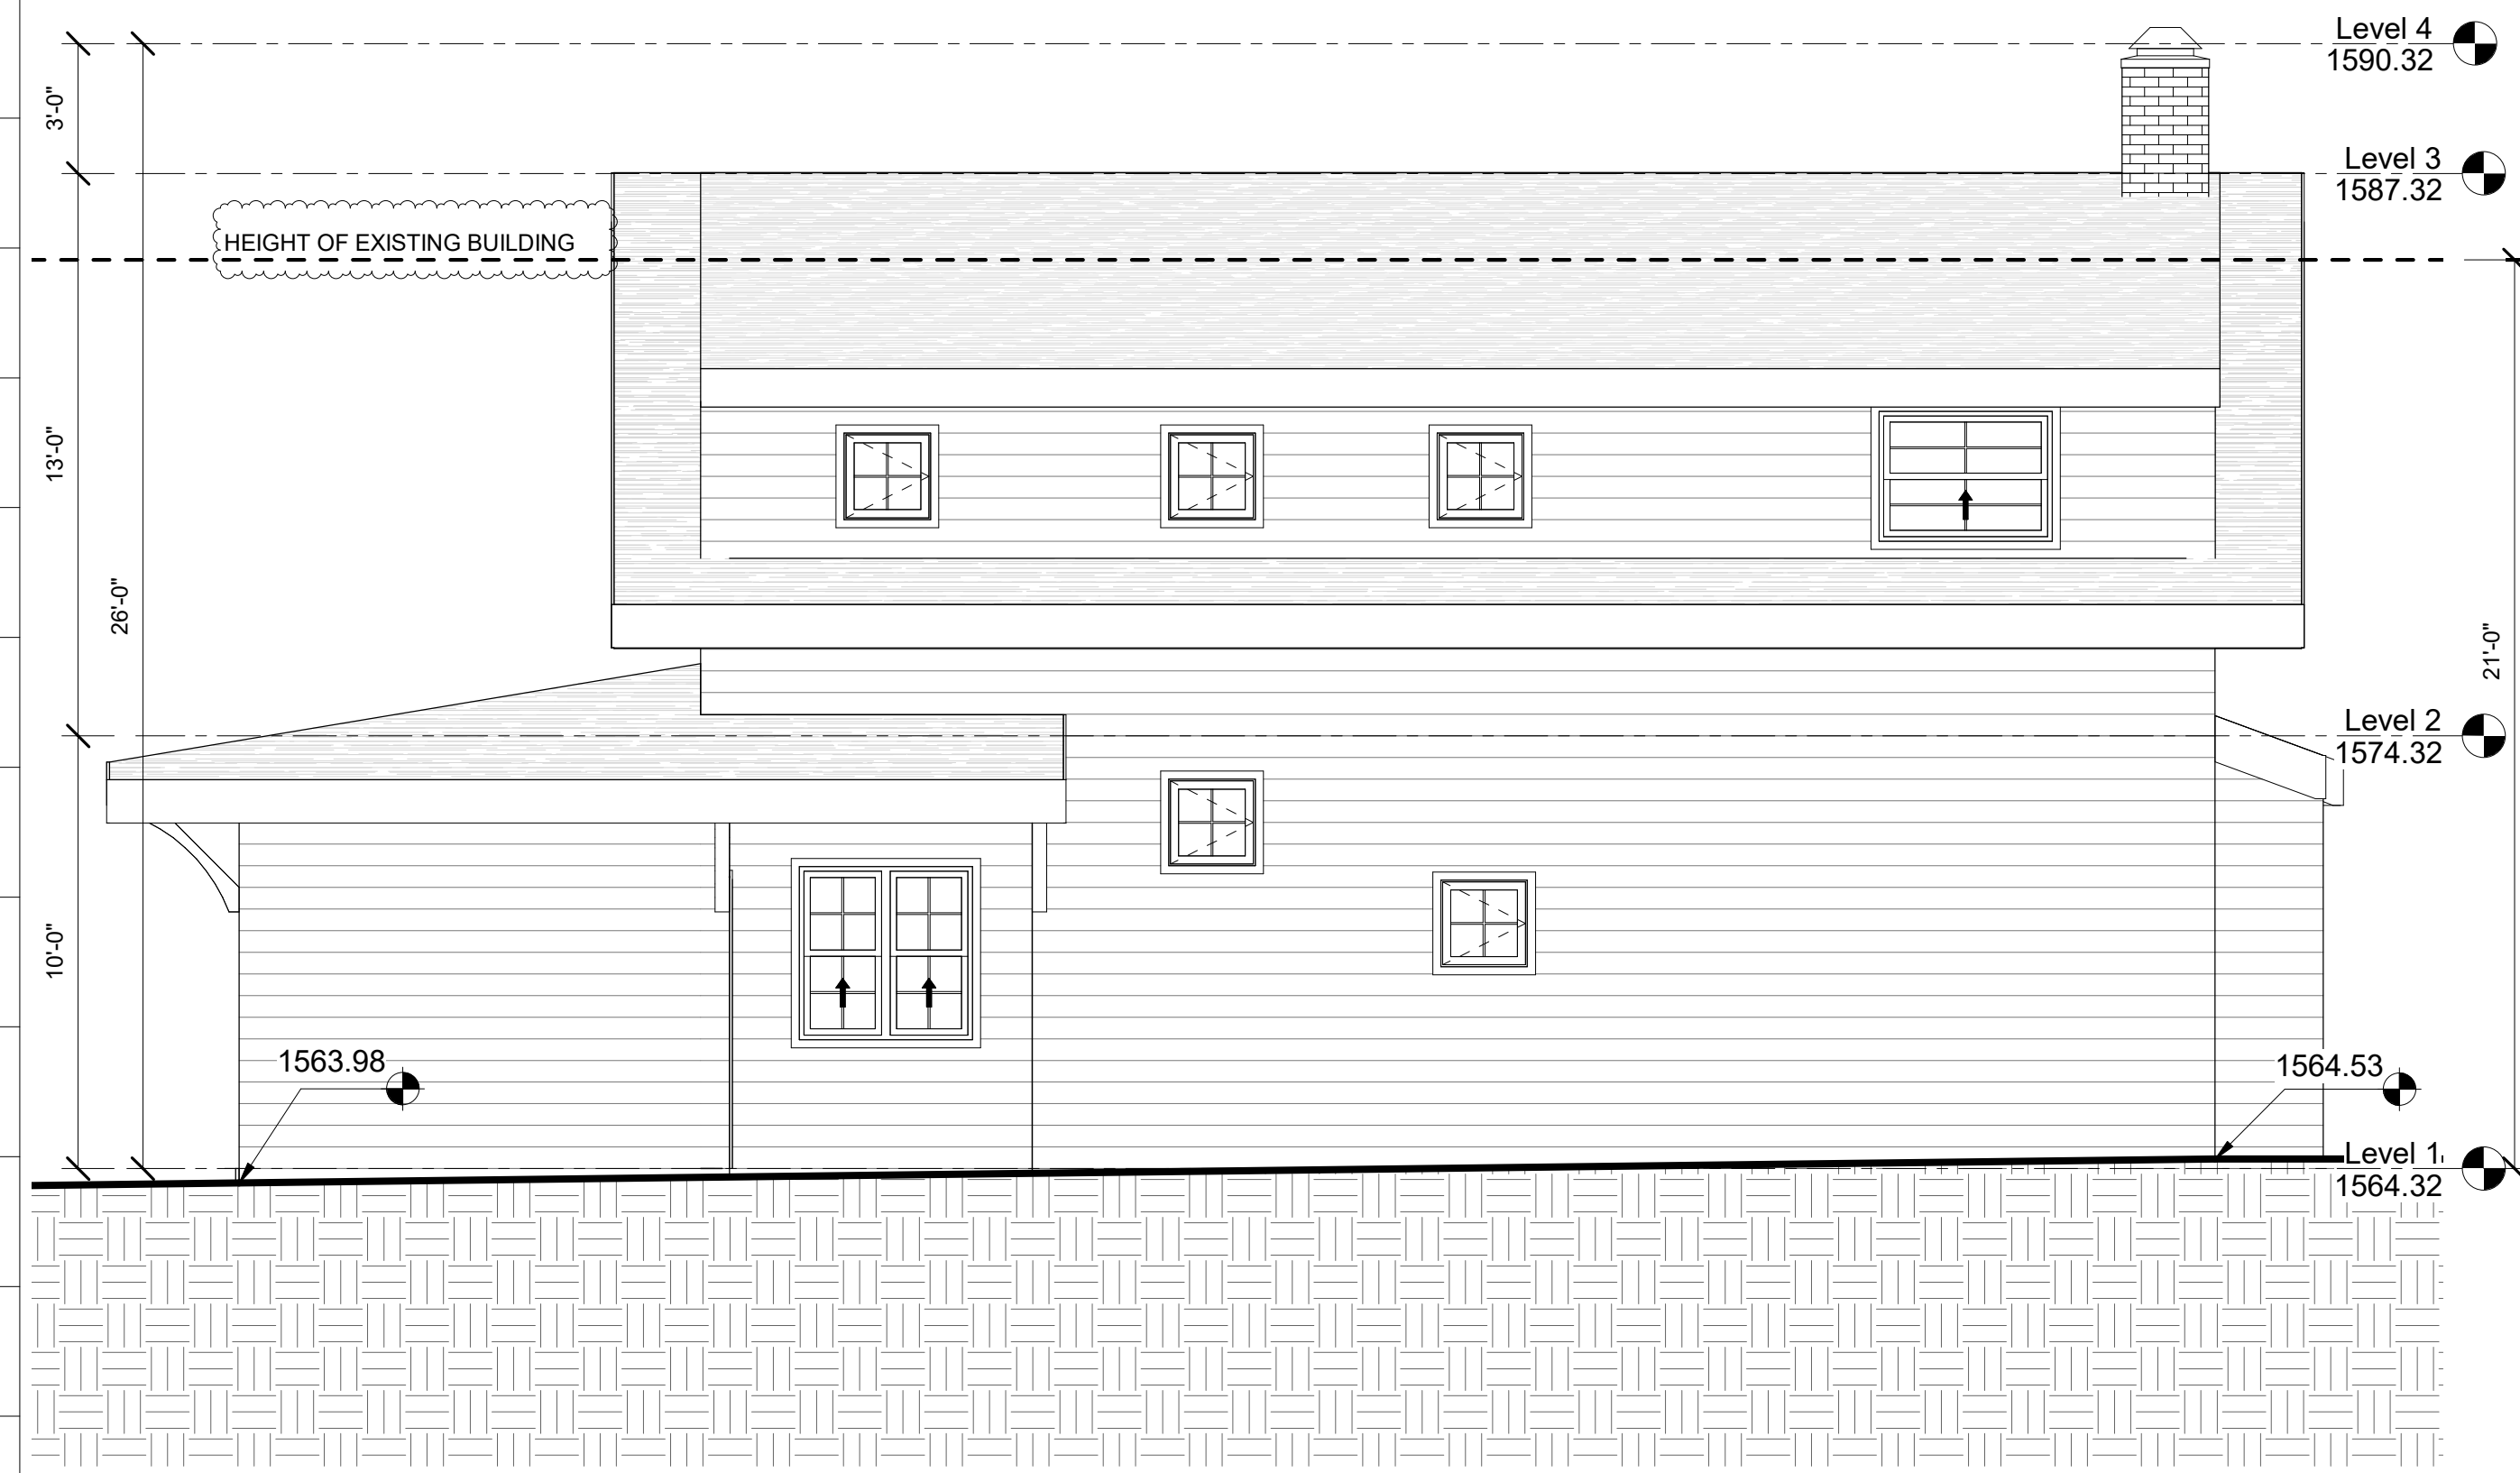

Owner:
Mr. & Mrs. Brian Franz

Architect:
Juan J. Alayo, AIA
2307 Douglas Road
Suite 204
Miami, FL 33145
Tel: 305.322.1280
NYS License 028067

2 SOUTH ELEVATION
1/4" = 1'-0"

1 NORTH ELEVATION
1/4" = 1'-0"

4 WEST ELEVATION
1/4" = 1'-0"

3 EAST ELEVATION
1/4" = 1'-0"

FRANZ RESIDENCE
CANADA LAKE

Submission Date: 07/06/20
Scale: 1/4" = 1'-0"
Drawn by: Author
Project: Project Number

A201