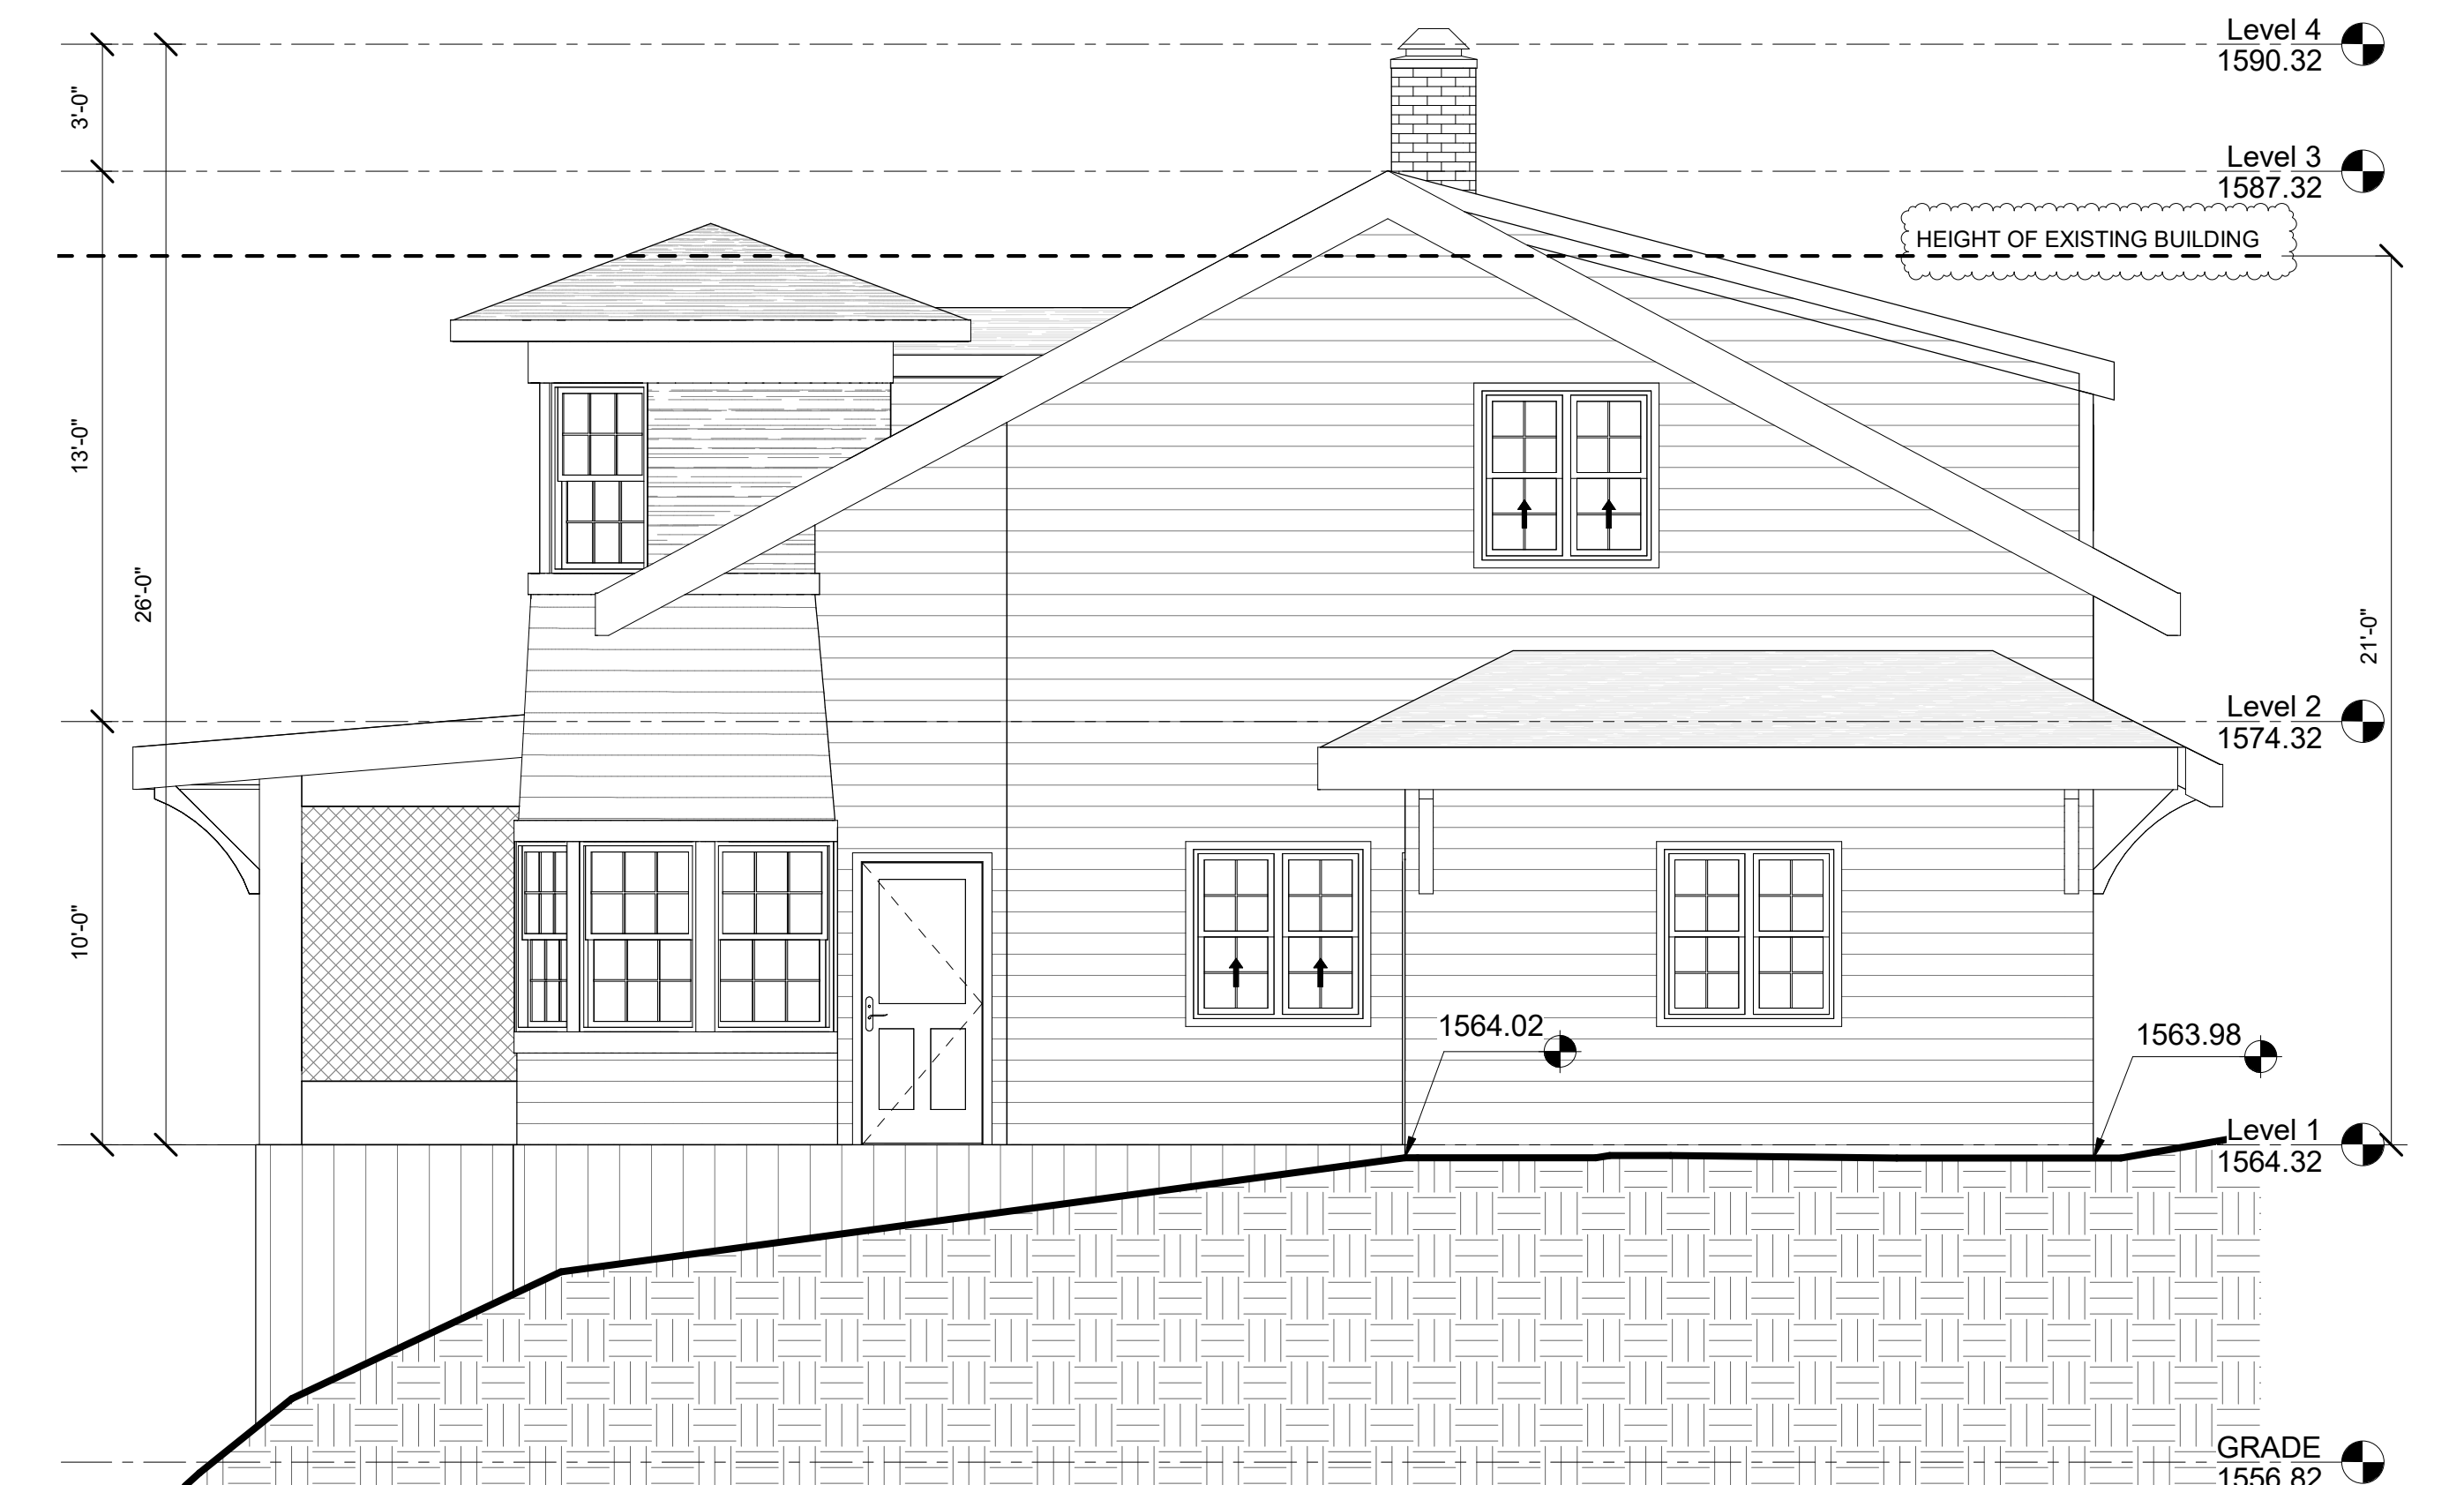

Owner:
Mr. & Mrs. Brian Franz

Architect:
Juan J. Alayo, AIA
2307 Douglas Road
Suite 204
Miami, FL 33145
Tel: 305.322.1280
NYS License 028067

2 SOUTH ELEVATION
1/4" = 1'-0"

1 NORTH ELEVATION
1/4" = 1'-0"

4 WEST ELEVATION
1/4" = 1'-0"

3 EAST ELEVATION
1/4" = 1'-0"

FRANZ RESIDENCE
CANADA LAKE

Submission Date: 07/06/20
Scale: 1/4" = 1'-0"
Drawn by: Author
Project: Project Number

A201